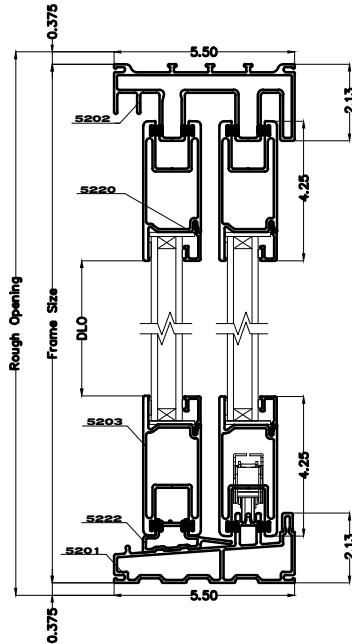

SureView 5200 Series Sliding Door Tall Sash

Vertical Sections

Double Glazed