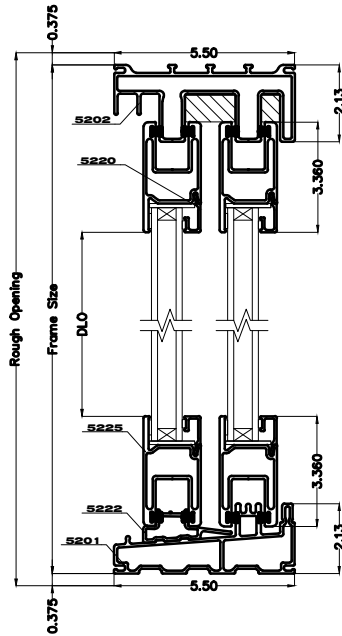

Note: All dimensions are approximate. Accent Specialty Inc Reserves the right to change specifications without notice.

SureView 5200 Series 4 Panels Patio Door Thinline Sash

Horizontal Sections

Double Glazed