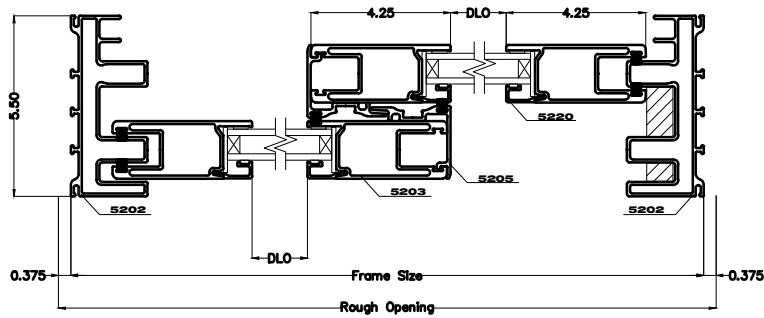

Double Glazed