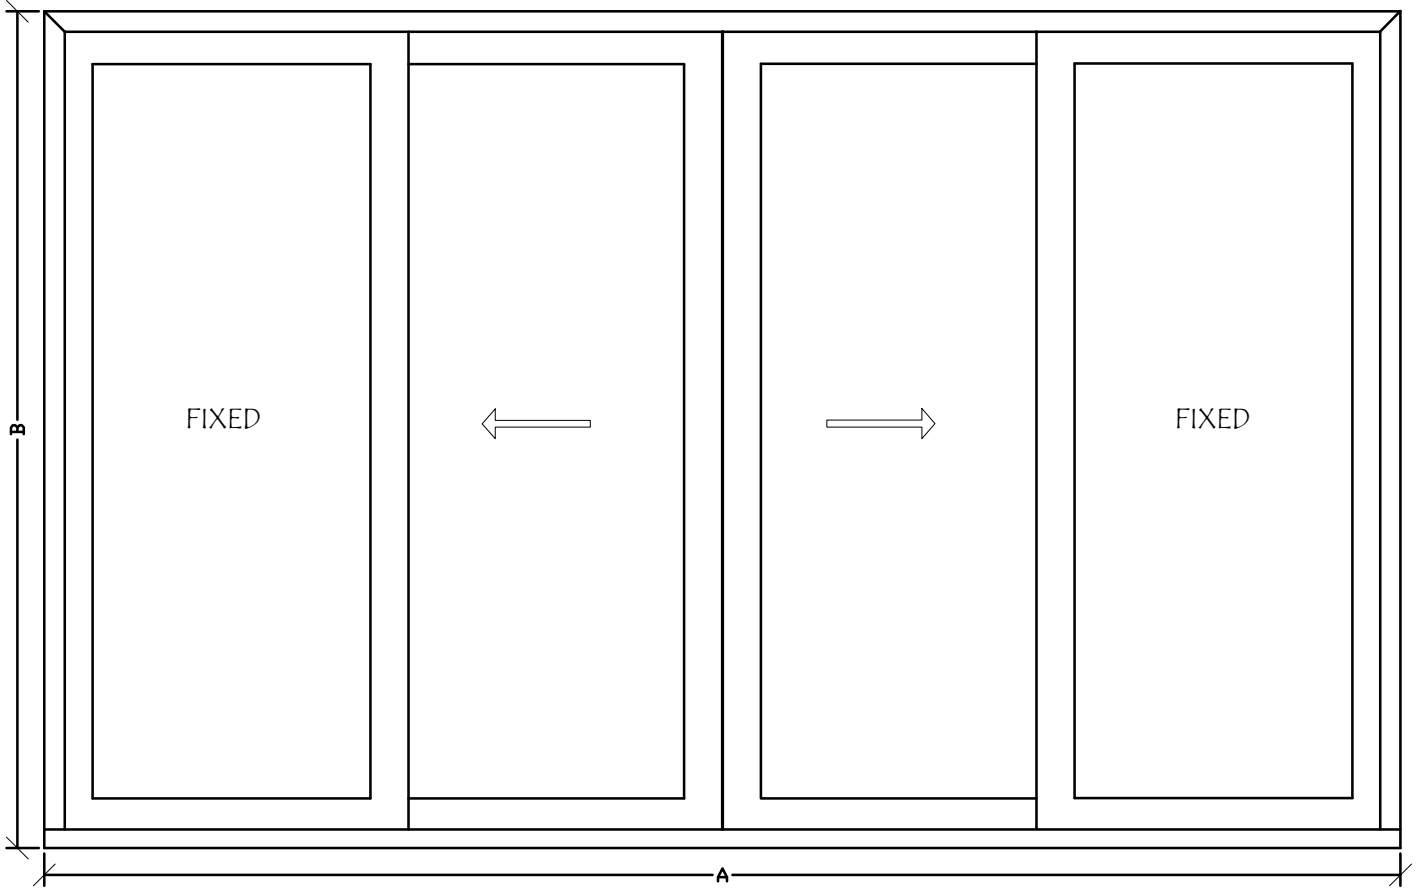

Triple Glazed

SureView 5200 Series Sliding Door Thinline Sash

Horizontal Sections

Double Glazed

Triple Glazed

Note: All dimensions are approximate. Accent Specialty Inc. Reserves the right to change specifications without notice.