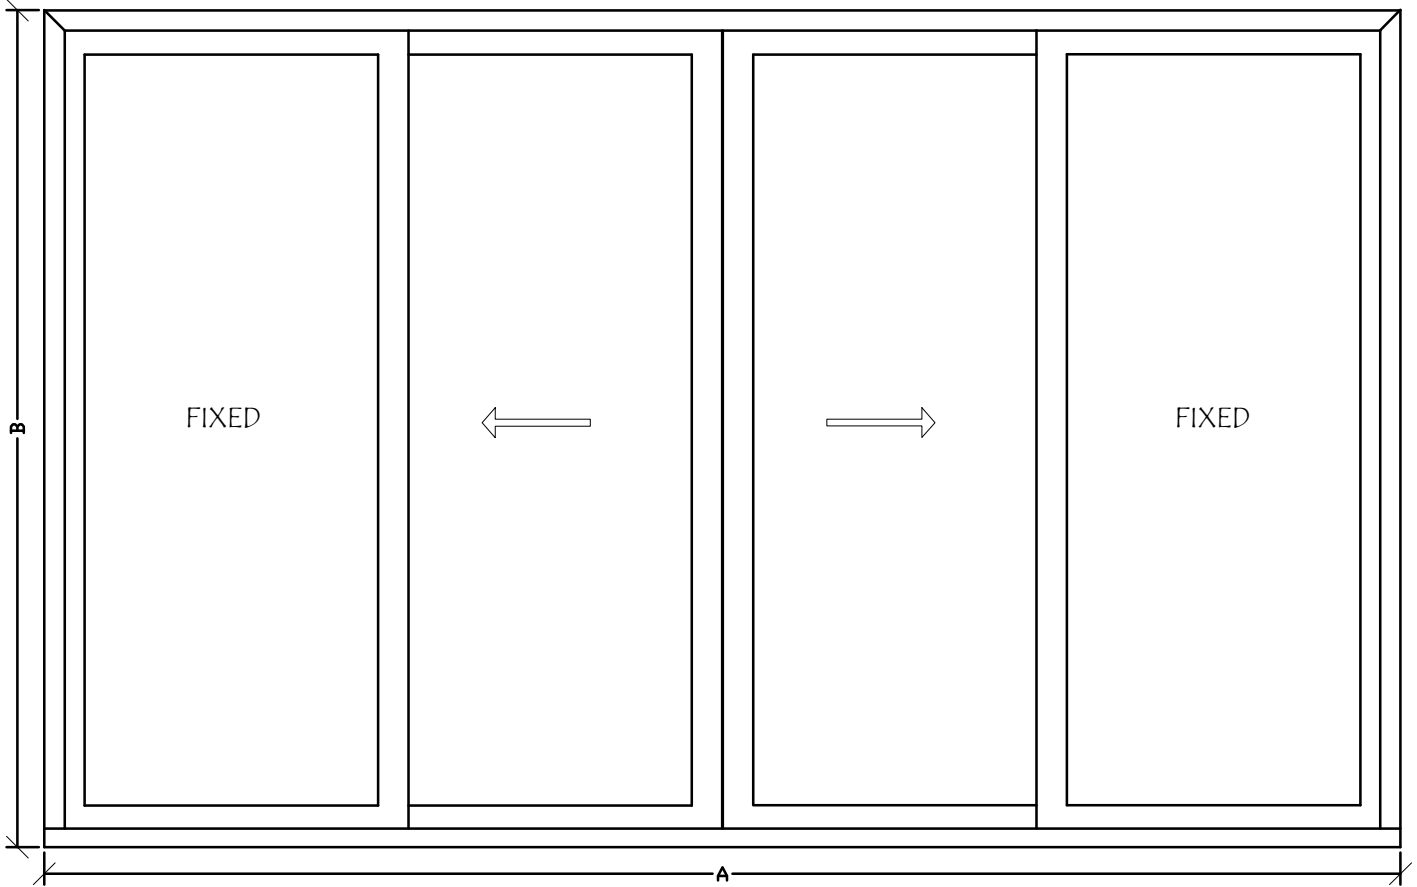

Triple Glazed

SureView 5200 Series 4 Panels Patio Door Tall Sash

Vertical Sections

Double Glazed

Triple Glazed

Note: All dimensions are approximate. Accent Specialty Inc. Reserves the right to change specifications without notice.