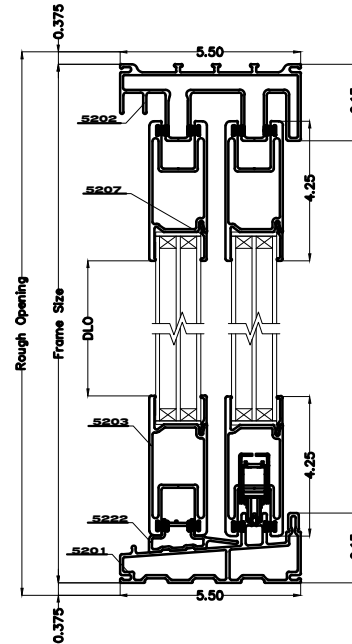

Triple Glazed

SureView 5200 Series Sliding Door Tall Sash

Horizontal Sections