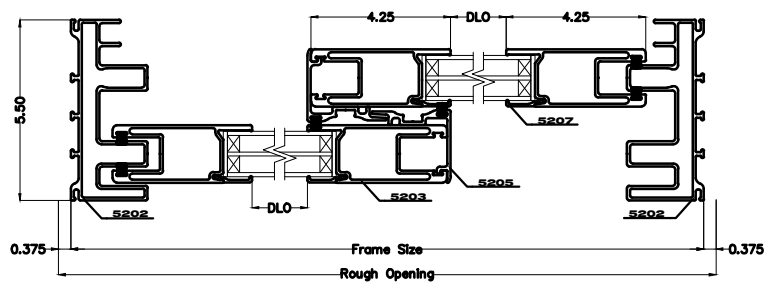

Vertical Sections

Double Glazed

Triple Glazed

SureView 5200 Series Sliding Door Tall Sash

Horizontal Sections

Double Glazed

Triple Glazed

Note: All dimensions are approximate. Accent Specialty Inc Reserves the right to change specifications without notice.