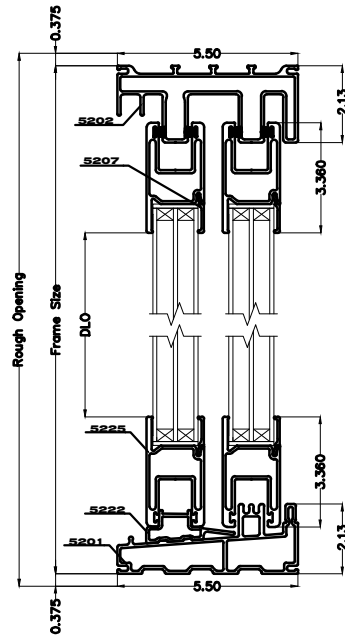

Triple Glazed

SureView 5200 Series Sliding Door Thinline Sash

Horizontal Sections