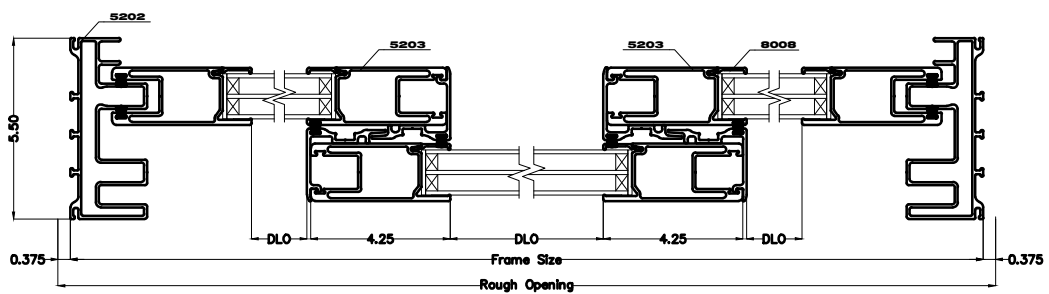

Triple Glazed

Note: All dimensions are approximate. Accent Specialty Inc. Reserves the right to change specifications without notice.