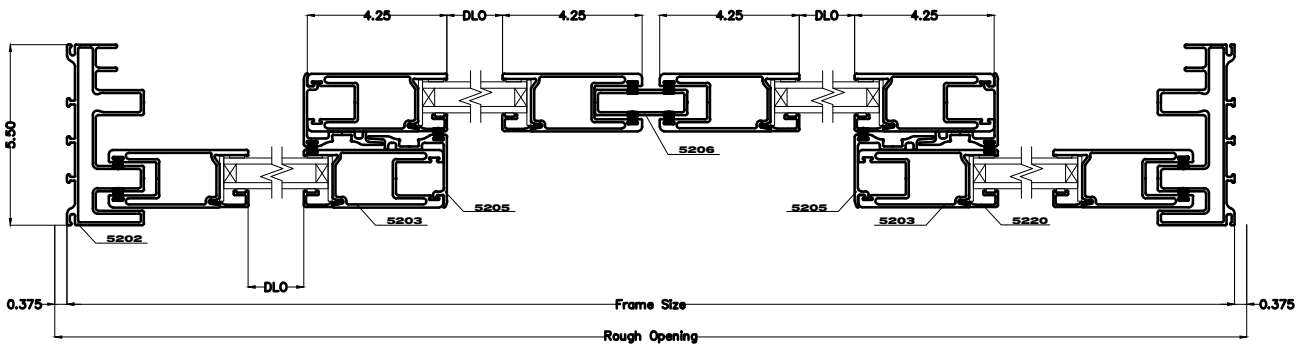

Double Glazed