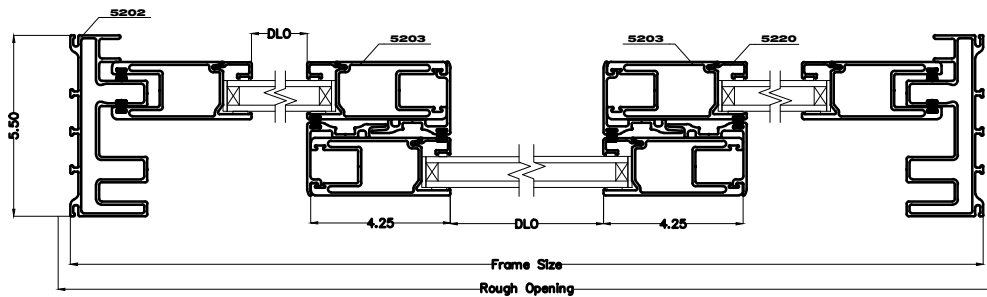

Double Glazed