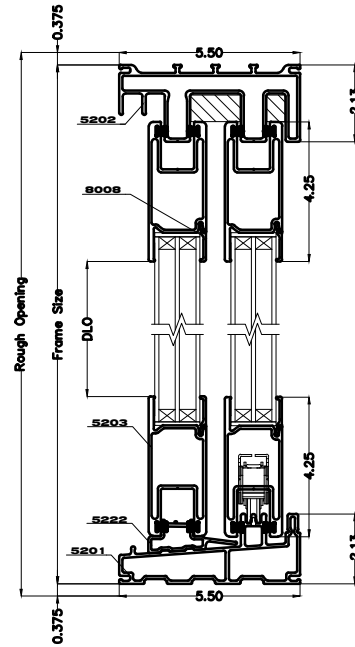

Triple Glazed

SureView 5200 Series 4 Panels Patio Door Tall Sash

Vertical Sections