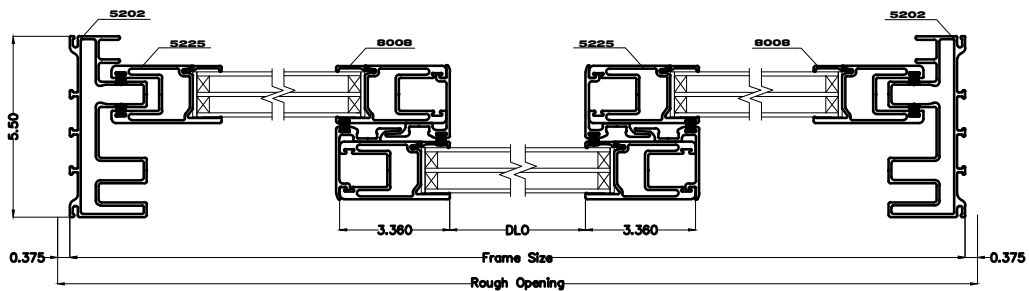

Triple Glazed

Note: All dimensions are approximate. Accent Specialty Inc. Reserves the right to change specifications without notice.