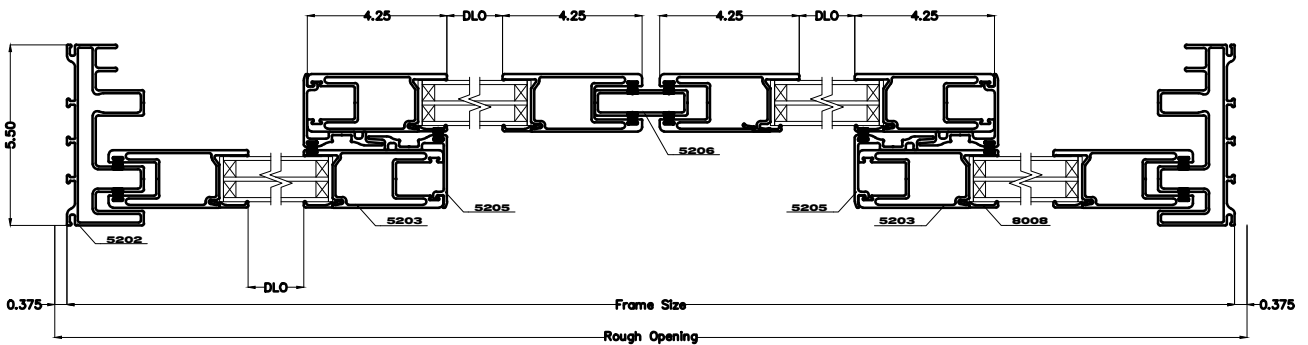

Triple Glazed

SureView 5200 Series 4 Panels Patio Door Tall Sash

Vertical Sections

Double Glazed

Triple Glazed

Note: All dimensions are approximate. Accent Specialty Inc. Reserves the right to change specifications without notice.