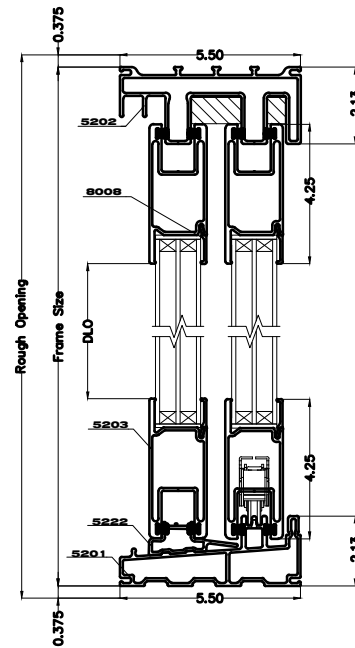

Note: All dimensions are approximate. Accent Specialty Inc Reserves the right to change specifications without notice.

SureView 5200 Series 3 Panels Patio Door Tall Sash

Vertical Sections

Double Glazed

Triple Glazed