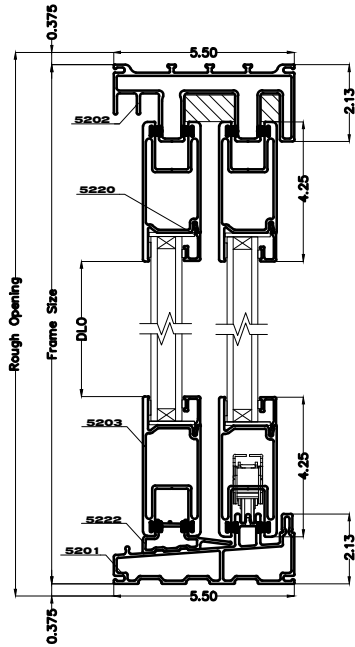

Note: All dimensions are approximate. Accent Specialty Inc Reserves the right to change specifications without notice.

SureView 5200 Series 4 Panels Patio Door Tall Sash

Horizontal Sections

Double Glazed