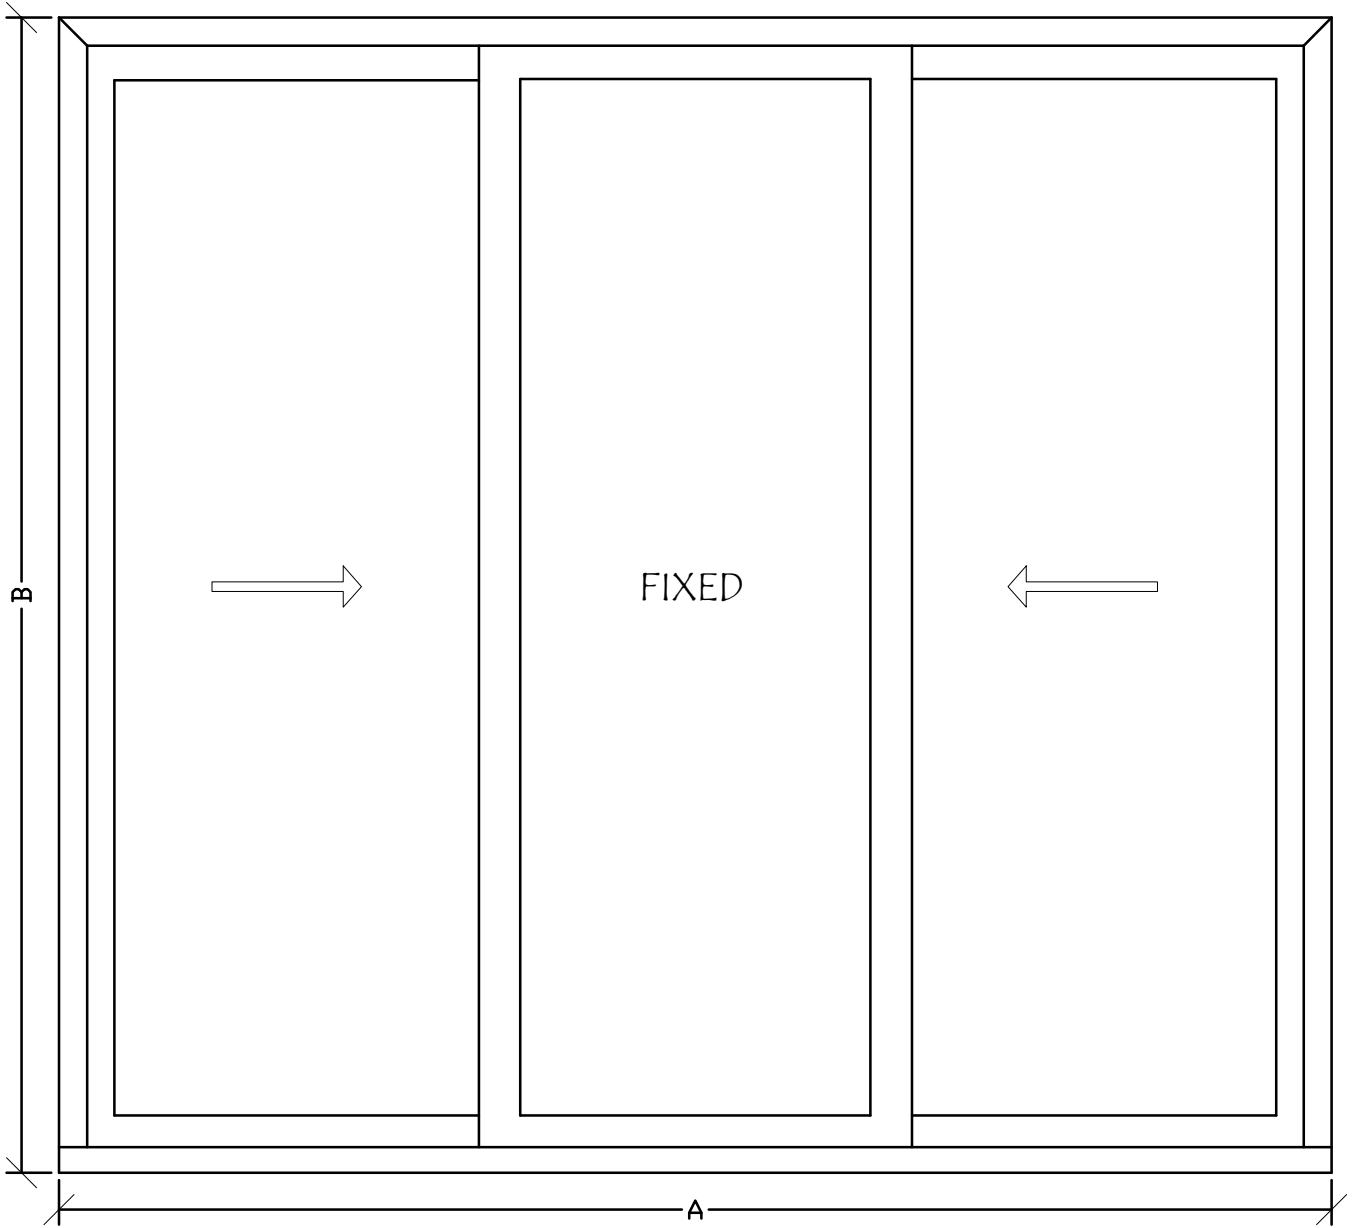

SureView 5200 Series 3 Panels Patio Door Tall Sash

Horizontal Sections

Double Glazed

Triple Glazed

Note: All dimensions are approximate. Accent Specialty Inc. Reserves the right to change specifications without notice.