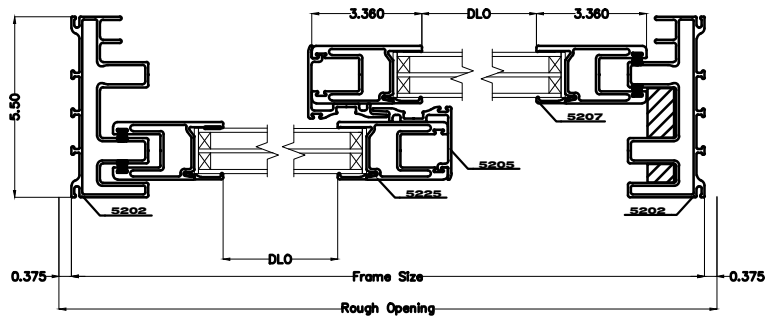

Triple Glazed

Note: All dimensions are approximate. Accent Specialty Inc. Reserves the right to change specifications without notice.