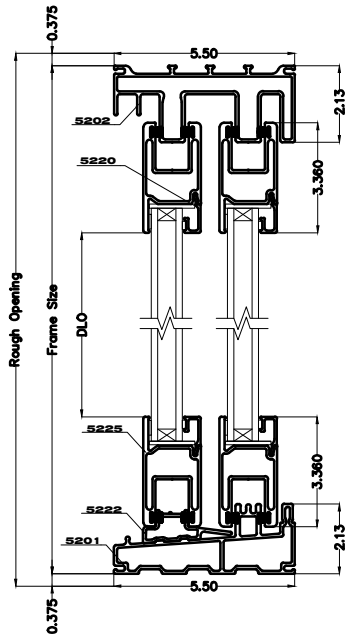

SureView 5200 Series Sliding Door Thinline Sash

Vertical Sections

Double Glazed