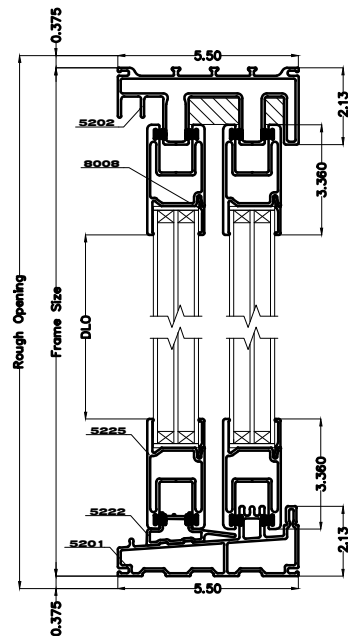

Triple Glazed

SureView 5200 Series 4 Panels Patio Door Thinline Sash

Vertical Sections