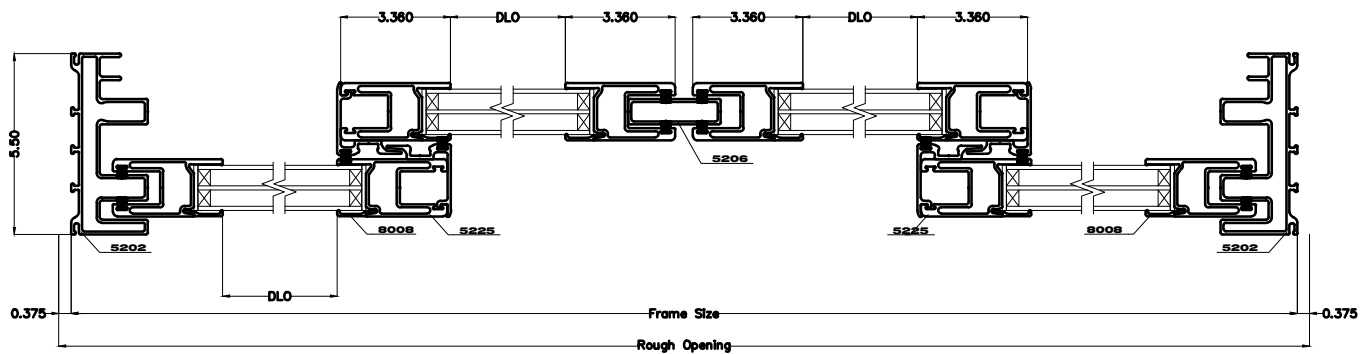

Triple Glazed

SureView 5200 Series 4 Panels Patio Door Thinline Sash

Vertical Sections

Double Glazed

Triple Glazed

Note: All dimensions are approximate. Accent Specialty Inc. Reserves the right to change specifications without notice.