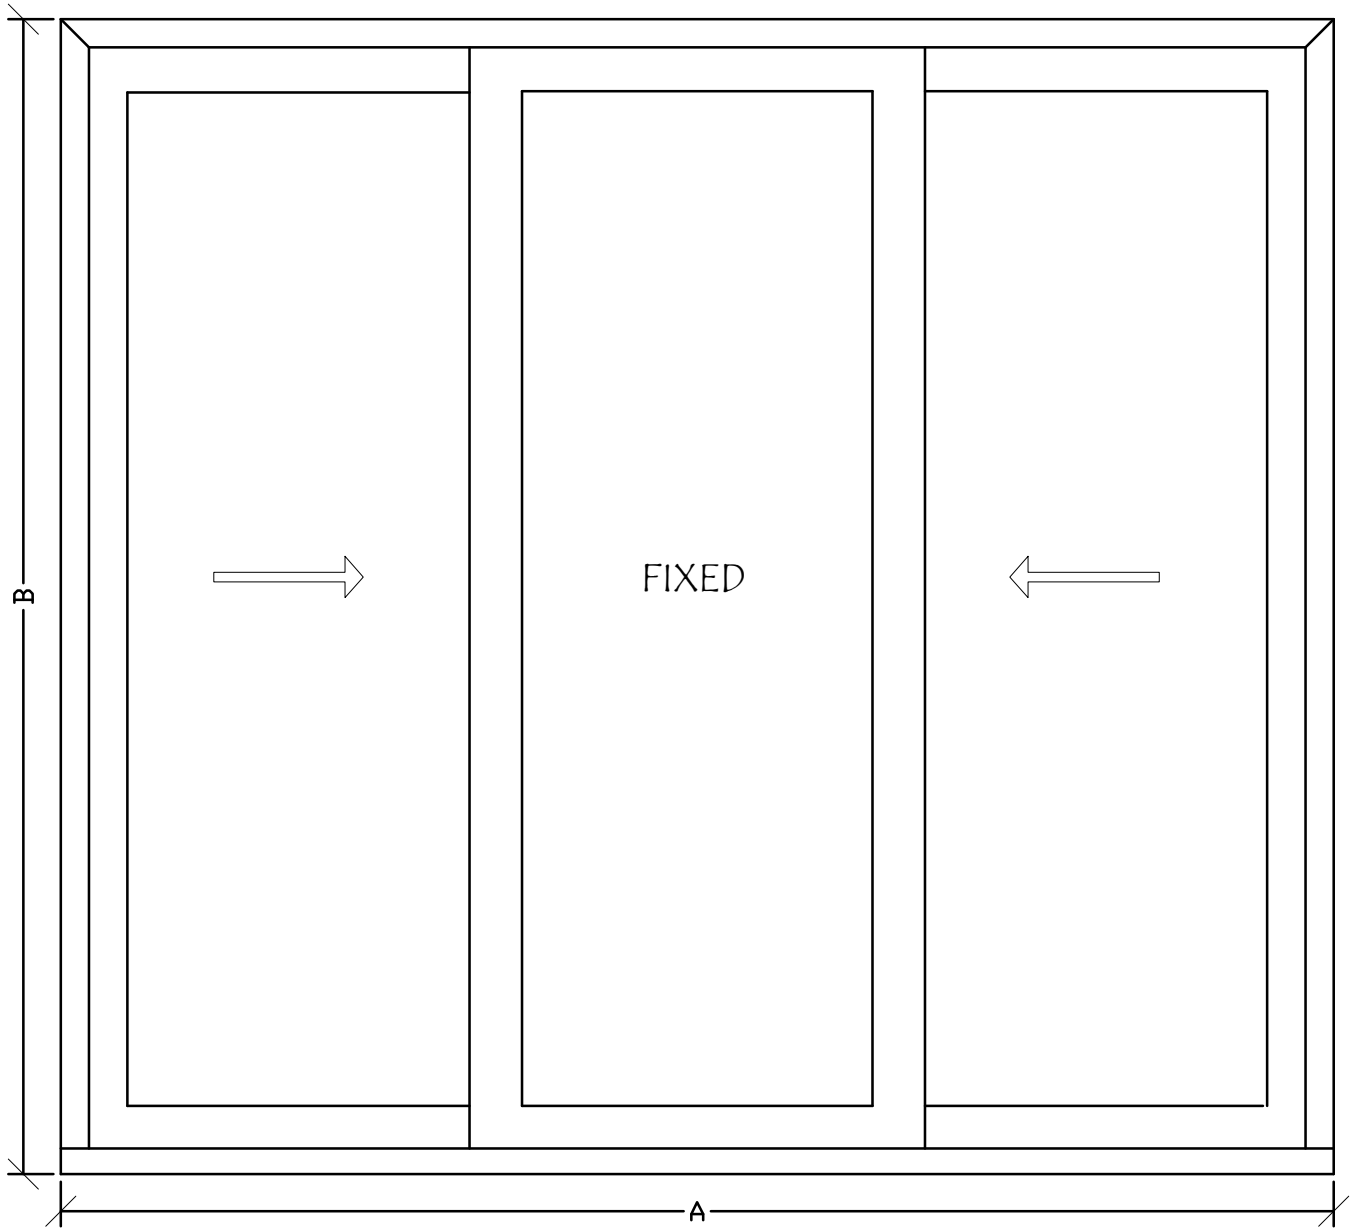

Note: All dimensions are approximate. Accent Specialty Inc Reserves the right to change specifications without notice.