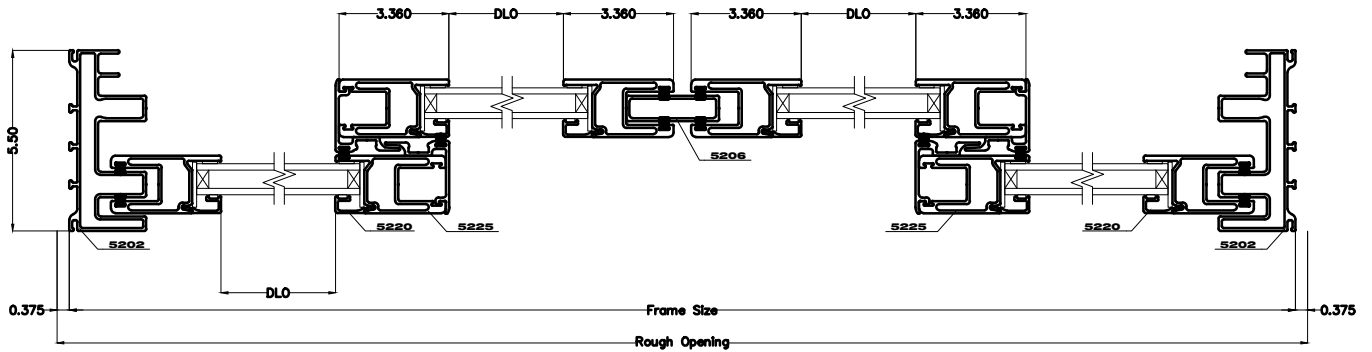

Double Glazed