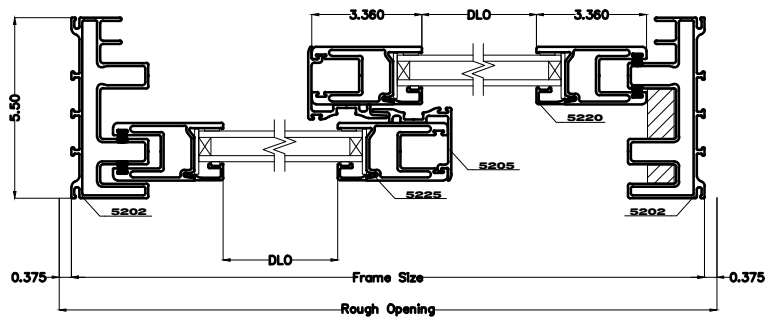

Double Glazed