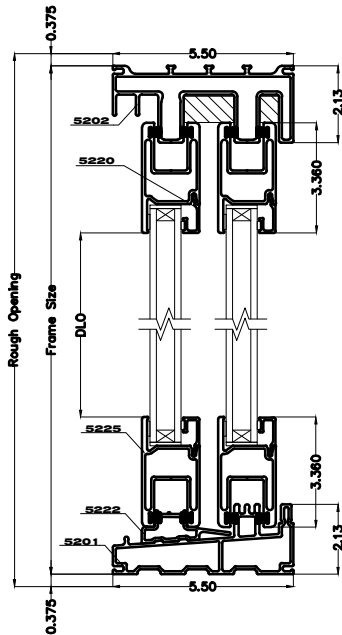

SureView 5200 Series 3 Panels Patio Door Thinline Sash

Vertical Sections

Double Glazed