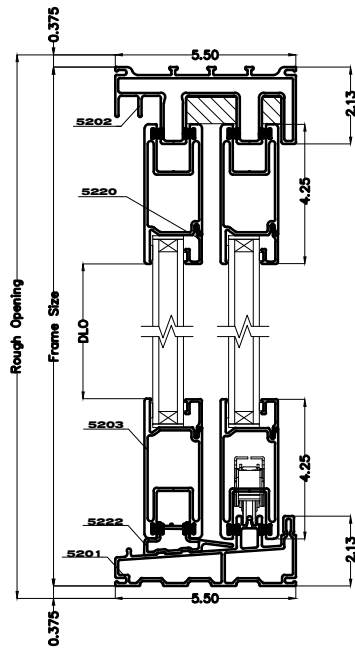

Note: All dimensions are approximate. Accent Specialty Inc Reserves the right to change specifications without notice.

SureView 5200 Series 3 Panels Patio Door Tall Sash

Vertical Sections

Double Glazed

Triple Glazed