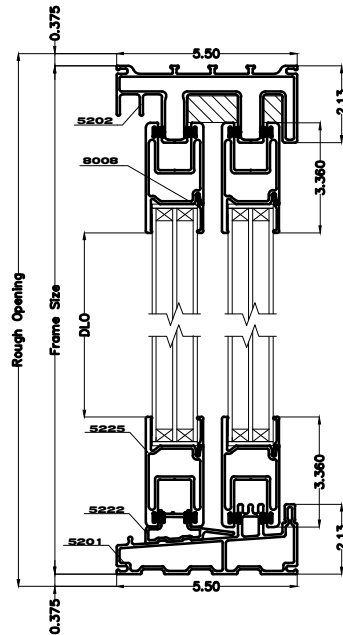

Triple Glazed

SureView 5200 Series Sliding Door Thinline Sash

Horizontal Sections

Double Glazed