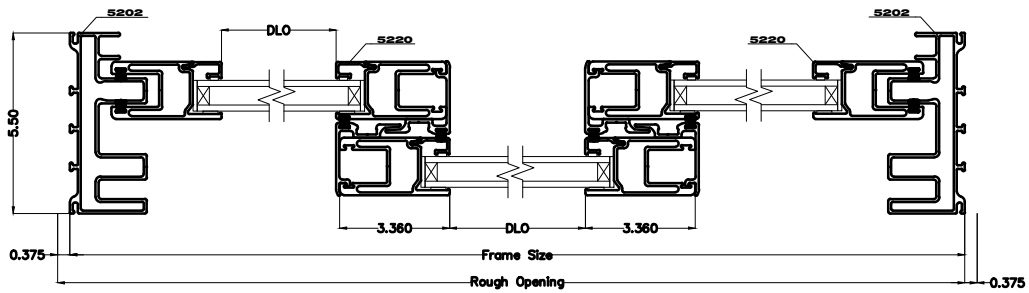

SureView 5200 Series 3 Panels Patio Door Thinline Sash

Vertical Sections

Double Glazed

Triple Glazed

SureView 5200 Series Sliding Door Thinline Sash

Horizontal Sections

Double Glazed

Triple Glazed

Note: All dimensions are approximate. Accent Specialty Inc. Reserves the right to change specifications without notice.